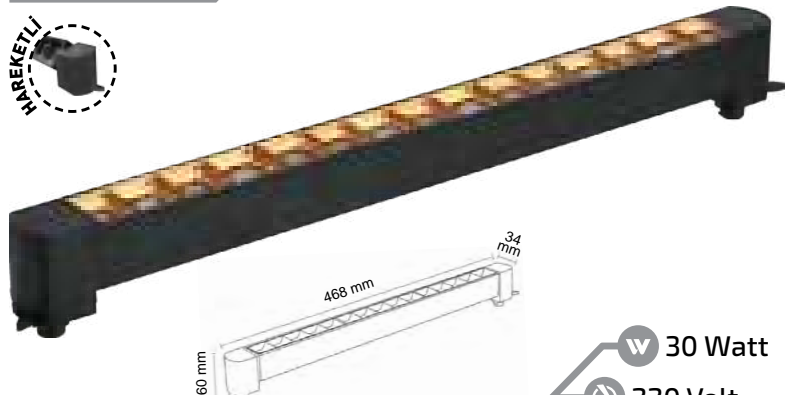

Monofaze Ray Kompakt Lensli Armatür

FL-5583 SR

OSRAM LED

6500K 4000K 3200K

30 Watt

220 Volt

CRI ≥ 90

3600 Lümen

46.00 $