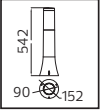

ORKİDE-1

Model	Kod	Watt	Fiyat	Koli İçi	Renk
ORKİDE-1	400-000-121	Max. 40W	217,00 TL	12	SİYAH
ORKİDE-1	400-001-121	Max. 40W	217,00 TL	12	GRİ

PLASTİK

ORKİDE-2

Model	Kod	Watt	Fiyat	Koli İçi	Renk
ORKİDE-2	400-000-122	Max. 40W	237,00 TL	8	SİYAH
ORKİDE-2	400-001-122	Max. 40W	237,00 TL	8	GRİ

PLASTİK

ORKİDE-3

Model	Kod	Watt	Fiyat	Koli İçi	Renk
ORKİDE-3	400-000-123	Max. 40W	203,00 TL	20	SİYAH
ORKİDE-3	400-001-123	Max. 40W	203,00 TL	20	GRİ

PLASTİK

ORKİDE-4

Model	Kod	Watt	Fiyat	Koli İçi	Renk
ORKİDE-4	400-000-124	Max. 40W	271,50 TL	15	SİYAH
ORKİDE-4	400-001-124	Max. 40W	271,50 TL	15	GRİ

PLASTİK

ORKİDE-4

Model	Kod	Watt	Fiyat	Koli İçi	Renk
ORKİDE-4	400-010-124	Max. 40W	634,00 TL	15	SİYAH
ORKİDE-4	400-011-124	Max. 40W	634,00 TL	15	GRİ

PLASTİK

SENSÖRLÜ