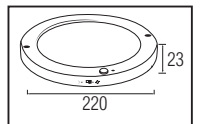

SIENNA SERİSİ

Model	Kod	Watt	Fiyat	Koli İçi	Lümen	Renk	Işık Rengi
SIENNA-18	016-083-0018	18 W	7,00 $	40	1850 lm	BEYAZ	3000K / 7000K
SIENNA-18	016-083-0018	18 W	7,00 $	40	1850 lm	SİYAH	3000K / 7000K
SIENNA-24	016-083-0024	24 W	10,06 $	30	2500 lm	BEYAZ	3000K / 7000K
SIENNA-24	016-083-0024	24 W	10,06 $	30	2500 lm	SİYAH	3000K / 7000K
SIENNA-36	016-083-0036	36 W	16,10 $	20	3960 lm	BEYAZ	3000K / 7000K
SIENNA-36	016-083-0036	36 W	16,10 $	20	3960 lm	SİYAH	3000K / 7000K

74,0x20,5x38,0	KG 6,2
74,0x20,5x38,0	KG 4,5
69,0x19,5x47,0	KG 4,5
69,0x19,5x47,0	KG 9,1
61,0x19,5x62,0	KG 11,0
61,0x19,5x62,0	KG 11,0

LENSLİ

BACKLIGHT

SIVAÜSTÜ

PLASTİK

SELENA SERİSİ

Model	Kod	Watt	Fiyat	Koli İçi	Lümen	Renk	Işık Rengi
SELENA-18	016-084-0018	18 W	7,97 $	40	1850 lm	BEYAZ	3000K / 7000K
SELENA-18	016-084-0018	18 W	7,97 $	40	1850 lm	SİYAH	3000K / 7000K
SELENA-24	016-084-0024	24 W	10,48 $	30	2500 lm	BEYAZ	3000K / 7000K
SELENA-24	016-084-0024	24 W	10,48 $	30	2500 lm	SİYAH	3000K / 7000K
SELENA-36	016-084-0036	36 W	18,28 $	20	3960 lm	BEYAZ	3000K / 7000K
SELENA-36	016-084-0036	36 W	18,28 $	20	3960 lm	SİYAH	3000K / 7000K

74,0x20,5x38,0	KG 6,2
74,0x20,5x38,0	KG 4,5
69,0x19,5x47,0	KG 4,5
69,0x19,5x47,0	KG 9,1
61,0x19,5x62,0	KG 11,0
61,0x19,5x62,0	KG 11,0

LENSLİ

BACKLIGHT

SIVAÜSTÜ

PLASTİK

MARTHA SERİSİ

Model	Kod	Watt	Fiyat	Koli İçi	Lümen	Renk	Işık Rengi
MARTHA-18	016-060-0018	18 W	21,52 $	20	1830 lm	BEYAZ	6400K
MARTHA-18	016-060-0018	18 W	21,52 $	20	1830 lm	SİYAH	6400K

34,5x48,5x26,5	KG 10,3
34,5x48,5x26,5	KG 10,3

RAYLI

SIVAALTI

SIVAÜSTÜ