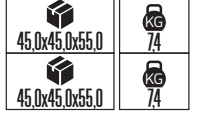

PRİZMA

Model	Kod	Watt	Fiyat	Koli İçi	Renk
PRİZMA	400-010-129	Max. 40W	344,95 TL	8	SİYAH
PRİZMA	400-020-129	Max. 40W	344,95 TL	8	BEYAZ

PLASTİK

PRİZMA 2

YENİ ÜRÜN

Model	Kod	Watt	Fiyat	Koli İçi	Renk
PRİZMA 2	400-010-144	Max. 40W	376,45 TL	8	SİYAH
PRİZMA 2	400-020-144	Max. 40W	376,45 TL	8	BEYAZ

PLASTİK

PAPATYA-1

Model	Kod	Watt	Fiyat	Koli İçi	Renk
PAPATYA-1	400-000-141	Max. 40W	275,64 TL	8	SİYAH
PAPATYA-1	400-001-141	Max. 40W	275,64 TL	8	GRİ

PLASTİK

PAPATYA-2

Model	Kod	Watt	Fiyat	Koli İçi	Renk
PAPATYA-2	400-000-142	Max. 40W	321,00 TL	6	SİYAH
PAPATYA-2	400-001-142	Max. 40W	321,00 TL	6	GRİ

PLASTİK