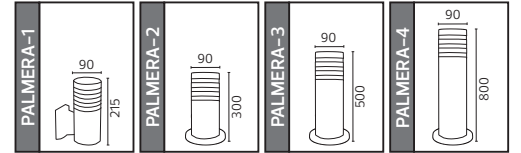

PALMERA/S SERİSİ

Model	Kod	Watt	Fiyat	Koli İçi	Renk	Boyutlar (mm)	Ağırlık (KG)
PALMERA/S1	075-017-0001	Max. 60W	51,66 $	10	SİYAH	53,0x22,0x38,0	9,6
PALMERA/S2	075-017-0002	Max. 60W	62,50 $	10	SİYAH	44,0x30,0x33,0	10,5
PALMERA/S3	075-017-0003	Max. 60W	85,63 $	10	SİYAH	44,0x30,0x53,0	14,5
PALMERA/S4	075-017-0004	Max. 60W	120,28 $	6	SİYAH	44,0x30,0x83,0	12,0

METAL

PALMERA SERİSİ

Model	Kod	Watt	Fiyat	Koli İçi	Renk	Boyutlar (mm)	Ağırlık (KG)
PALMERA-1	075-018-0001	Max. 60W	49,61 $	10	SİYAH	63,0x22,0x38,0	9,0
PALMERA-2	075-018-0002	Max. 60W	50,47 $	10	SİYAH	51,0x34,0x33,0	10,0
PALMERA-3	075-018-0003	Max. 60W	72,59 $	10	SİYAH	51,0x34,0x53,0	14,0
PALMERA-4	075-018-0004	Max. 60W	110,67 $	6	SİYAH	51,0x34,0x83,0	11,8

METAL