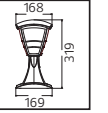

YONCA-1

Model	Kod	Watt	Fiyat	Koli İçi	Renk
YONCA-1	400-010-132	Max. 40W	221,00 TL	18	SİYAH
YONCA-1	400-020-132	Max. 40W	221,00 TL	18	BEYAZ

PLASTİK

YONCA-2

Model	Kod	Watt	Fiyat	Koli İçi	Renk
YONCA-2	400-010-133	Max. 40W	221,00 TL	18	SİYAH
YONCA-2	400-020-133	Max. 40W	221,00 TL	18	BEYAZ

PLASTİK