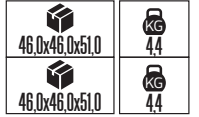

PRİZMA

Model	Kod	Watt	Fiyat	Koli İçi	Renk
PRİZMA	400-010-129	Max. 40W	344,95 TL	8	SİYAH
PRİZMA	400-020-129	Max. 40W	344,95 TL	8	BEYAZ

PLASTİK

PRİZMA 2

YENİ ÜRÜN

Model	Kod	Watt	Fiyat	Koli İçi	Renk
PRİZMA 2	400-010-144	Max. 40W	376,45 TL	8	SİYAH
PRİZMA 2	400-020-144	Max. 40W	376,45 TL	8	BEYAZ

PLASTİK

PAPATYA-1

Model	Kod	Watt	Fiyat	Koli İçi	Renk
PAPATYA-1	400-000-141	Max. 40W	275,64 TL	8	SİYAH
PAPATYA-1	400-001-141	Max. 40W	275,64 TL	8	GRİ

PLASTİK

PAPATYA-2

Model	Kod	Watt	Fiyat	Koli İçi	Renk
PAPATYA-2	400-000-142	Max. 40W	321,00 TL	6	SİYAH
PAPATYA-2	400-001-142	Max. 40W	321,00 TL	6	GRİ

PLASTİK