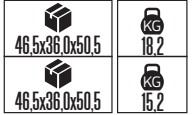

KAUÇUK TOPRAKLI KULPLU FİŞ

Model	Kod	Amper	Fiyat	Koli İçi	Renk
KAUÇUK TOPRAKLI KULPLU FİŞ	300-000-806	16A	42,04 TL	240	SİYAH
KAUÇUK TOPRAKLI KULPLU FİŞ	300-001-806	16A	48,35 TL	240	TURUNCU