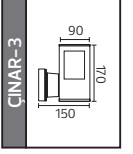

Made in **Türkiye**

ÇINAR SERİSİ

Model	Kod	Watt	Fiyat	Koli İçi	Renk
ÇINAR-3	400-010-136	Max. 60W	212,45 TL	30	SİYAH

51,0x49,0x35,0

9,6

PLASTİK

ÇINAR SERİSİ

Model	Kod	Watt	Fiyat	Koli İçi	Renk
ÇINAR-1	400-010-134	Max. 60W	251,36 TL	12	SİYAH
ÇINAR-2	400-010-135	Max. 60W	331,00 TL	8	SİYAH

46,0x46,0x61,0

5,3

46,0x46,0x52,0

5,6

PLASTİK