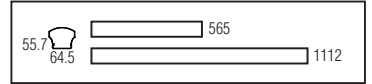

Made in **Türkiye**

PROLINE SERİSİ

Model	Kod	Watt	Fiyat	Koli İçi	Lümen	Renk	Işık Rengi
PROLINE-20	400-001-130	20 W	364,15 TL	10	2050 lm	BEYAZ	4200K
PROLINE-20	400-002-130	20 W	364,15 TL	10	2050 lm	BEYAZ	6400K
PROLINE-40	400-001-131	40 W	619,35 TL	10	4270 lm	BEYAZ	4200K
PROLINE-40	400-002-131	40 W	619,35 TL	10	4270 lm	BEYAZ	6400K

60,0x31,0x16,5	KG 3,4
60,0x31,0x16,5	KG 3,4
116,0x31,0x16,5	KG 6,1
116,0x31,0x16,5	KG 6,1