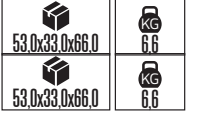

YONCA-1

Model	Kod	Watt	Fiyat	Koli İçi	Renk
YONCA-1	400-010-132	Max. 40W	221,00 TL	18	SİYAH
YONCA-1	400-020-132	Max. 40W	221,00 TL	18	BEYAZ

PLASTİK

YONCA-2

Model	Kod	Watt	Fiyat	Koli İçi	Renk
YONCA-2	400-010-133	Max. 40W	221,00 TL	18	SİYAH
YONCA-2	400-020-133	Max. 40W	221,00 TL	18	BEYAZ

PLASTİK