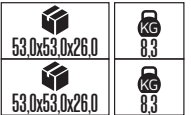

ORKİDE-1

Model	Kod	Watt	Fiyat	Koli İçi	Renk
ORKİDE-1	400-000-121	Max. 40W	217,00 TL	12	SİYAH
ORKİDE-1	400-001-121	Max. 40W	217,00 TL	12	GRİ

PLASTİK

ORKİDE-2

Model	Kod	Watt	Fiyat	Koli İçi	Renk
ORKİDE-2	400-000-122	Max. 40W	237,00 TL	8	SİYAH
ORKİDE-2	400-001-122	Max. 40W	237,00 TL	8	GRİ

PLASTİK

ORKİDE-3

Model	Kod	Watt	Fiyat	Koli İçi	Renk
ORKİDE-3	400-000-123	Max. 40W	203,00 TL	20	SİYAH
ORKİDE-3	400-001-123	Max. 40W	203,00 TL	20	GRİ

PLASTİK

ORKİDE-4

Model	Kod	Watt	Fiyat	Koli İçi	Renk
ORKİDE-4	400-000-124	Max. 40W	271,50 TL	15	SİYAH
ORKİDE-4	400-001-124	Max. 40W	271,50 TL	15	GRİ

PLASTİK

ORKİDE-4

Model	Kod	Watt	Fiyat	Koli İçi	Renk
ORKİDE-4	400-010-124	Max. 40W	634,00 TL	15	SİYAH
ORKİDE-4	400-011-124	Max. 40W	634,00 TL	15	GRİ

PLASTİK

SENSÖRLÜ