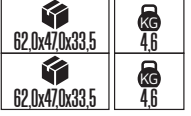

ORKİDE-1

Model	Kod	Watt	Fiyat	Koli İçi	Renk
ORKİDE-1	400-000-121	Max. 40W	217,00 TL	12	SİYAH
ORKİDE-1	400-001-121	Max. 40W	217,00 TL	12	GRİ

PLASTİK

ORKİDE-2

Model	Kod	Watt	Fiyat	Koli İçi	Renk
ORKİDE-2	400-000-122	Max. 40W	237,00 TL	8	SİYAH
ORKİDE-2	400-001-122	Max. 40W	237,00 TL	8	GRİ

PLASTİK

ORKİDE-3

Model	Kod	Watt	Fiyat	Koli İçi	Renk
ORKİDE-3	400-000-123	Max. 40W	203,00 TL	20	SİYAH
ORKİDE-3	400-001-123	Max. 40W	203,00 TL	20	GRİ

PLASTİK

ORKİDE-4

Model	Kod	Watt	Fiyat	Koli İçi	Renk
ORKİDE-4	400-000-124	Max. 40W	271,50 TL	15	SİYAH
ORKİDE-4	400-001-124	Max. 40W	271,50 TL	15	GRİ

PLASTİK

ORKİDE-4

Model	Kod	Watt	Fiyat	Koli İçi	Renk
ORKİDE-4	400-010-124	Max. 40W	634,00 TL	15	SİYAH
ORKİDE-4	400-011-124	Max. 40W	634,00 TL	15	GRİ

PLASTİK

SENSÖRLÜ