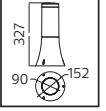

ORKİDE-1

Model	Kod	Watt	Fiyat	Koli İçi	Renk
ORKİDE-1	400-000-121	Max. 40W	217,00 TL	12	SİYAH
ORKİDE-1	400-001-121	Max. 40W	217,00 TL	12	GRİ

PLASTİK

ORKİDE-2

Model	Kod	Watt	Fiyat	Koli İçi	Renk
ORKİDE-2	400-000-122	Max. 40W	237,00 TL	8	SİYAH
ORKİDE-2	400-001-122	Max. 40W	237,00 TL	8	GRİ

PLASTİK

ORKİDE-3

Model	Kod	Watt	Fiyat	Koli İçi	Renk
ORKİDE-3	400-000-123	Max. 40W	203,00 TL	20	SİYAH
ORKİDE-3	400-001-123	Max. 40W	203,00 TL	20	GRİ

PLASTİK

ORKİDE-4

Model	Kod	Watt	Fiyat	Koli İçi	Renk
ORKİDE-4	400-000-124	Max. 40W	271,50 TL	15	SİYAH
ORKİDE-4	400-001-124	Max. 40W	271,50 TL	15	GRİ

PLASTİK

ORKİDE-4

Model	Kod	Watt	Fiyat	Koli İçi	Renk
ORKİDE-4	400-010-124	Max. 40W	634,00 TL	15	SİYAH
ORKİDE-4	400-011-124	Max. 40W	634,00 TL	15	GRİ

PLASTİK

SENSÖRLÜ