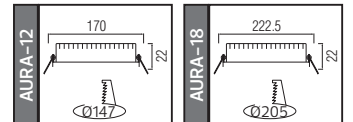

Made in **Türkiye**

AURA SERİSİ

Model	Kod	Watt	Fiyat	Koli İçi	Lümen	Renk	Işık Rengi
AURA-3	016-068-0003	3 W	92,00 TL	200	300 lm	SİYAH	2700K/4200K/6400K
AURA-3	016-068-0003	3 W	92,00 TL	200	300 lm	BEYAZ	2700K/4200K/6400K
AURA-5	016-068-0005	5 W	100,00 TL	200	500 lm	SİYAH	2700K/4200K/6400K
AURA-5	016-068-0005	5 W	100,00 TL	200	500 lm	BEYAZ	2700K/4200K/6400K

28.5x47.0x51.0	KG 12.8
28.5x47.0x51.0	KG 12.8
26.0x63.5x51.0	KG 15.2
26.0x63.5x51.0	KG 15.2

BACKLIGHT

ABS

Made in **Türkiye**

AURA PRİZMA

YENİ ÜRÜN

Model	Kod	Watt	Fiyat	Koli İçi	Lümen	Renk	Işık Rengi
AURA-12	016-068-0012	12 W	141,00 TL	40	1200 lm	SİYAH	2700K/4200K/6400K
AURA-12	016-068-0012	12 W	141,00 TL	40	1200 lm	BEYAZ	2700K/4200K/6400K
AURA-18	016-068-0018	18 W	195,00 TL	40	1800 lm	SİYAH	2700K/4200K/6400K
AURA-18	016-068-0018	18 W	195,00 TL	40	1800 lm	BEYAZ	2700K/4200K/6400K

43.5x40.0x41.0	KG 7.4
43.5x40.0x41.0	KG 7.4
50.5x43.0x51.0	KG 10.2
50.5x43.0x51.0	KG 10.2

BACKLIGHT

ABS