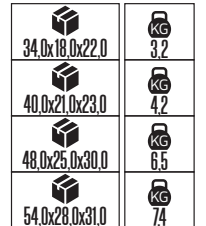

FOX SERİSİ

Model	Kod	Watt	Fiyat	Koli İçi	Lümen	Işık Rengi
FOX-6	001-069-0006	6 W	2,86 $	100	510 lm	6400K
FOX-10	001-069-0010	10 W	3,45 $	100	850 lm	6400K
FOX-12	001-069-0012	12 W	4,55 $	100	1050 lm	6400K
FOX-15	001-069-0015	15 W	5,00 $	100	1350 lm	6400K