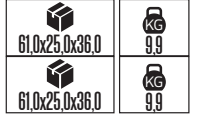

FOCUS

Model	Kod	Watt	Fiyat	Koli İçi	Renk
FOCUS	088-001-0001	Max. 1000W	11,50 $	50	BEYAZ
FOCUS	088-001-0001	Max. 1000W	11,50 $	50	SİYAH