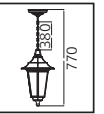

BEGONYA-1

Model	Kod	Watt	Fiyat	Koli İçi	Renk
BEGONYA-1	400-010-116	Max. 40W	249,00 TL	12	SİYAH
BEGONYA-1	400-020-116	Max. 40W	249,00 TL	12	BEYAZ

PLASTİK

BEGONYA-2

Model	Kod	Watt	Fiyat	Koli İçi	Renk
BEGONYA-2	400-010-117	Max. 40W	249,00 TL	12	SİYAH
BEGONYA-2	400-020-117	Max. 40W	249,00 TL	12	BEYAZ

PLASTİK

BEGONYA-3

Model	Kod	Watt	Fiyat	Koli İçi	Renk
BEGONYA-3	400-010-118	Max. 40W	260,00 TL	12	SİYAH
BEGONYA-3	400-020-118	Max. 40W	260,00 TL	12	BEYAZ

PLASTİK

BEGONYA-4

Model	Kod	Watt	Fiyat	Koli İçi	Renk
BEGONYA-4	400-010-120	Max. 40W	210,00 TL	20	SİYAH
BEGONYA-4	400-020-120	Max. 40W	210,00 TL	20	BEYAZ

PLASTİK