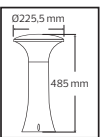

PRİZMA

Model	Kod	Watt	Fiyat	Koli İçi	Renk
PRİZMA	400-010-129	Max. 40W	344,95 TL	8	SİYAH
PRİZMA	400-020-129	Max. 40W	344,95 TL	8	BEYAZ

PLASTİK

PRİZMA 2

YENİ ÜRÜN

Model	Kod	Watt	Fiyat	Koli İçi	Renk
PRİZMA 2	400-010-144	Max. 40W	376,45 TL	8	SİYAH
PRİZMA 2	400-020-144	Max. 40W	376,45 TL	8	BEYAZ

PLASTİK

PAPATYA-1

Model	Kod	Watt	Fiyat	Koli İçi	Renk
PAPATYA-1	400-000-141	Max. 40W	275,64 TL	8	SİYAH
PAPATYA-1	400-001-141	Max. 40W	275,64 TL	8	GRİ

PLASTİK

PAPATYA-2

Model	Kod	Watt	Fiyat	Koli İçi	Renk
PAPATYA-2	400-000-142	Max. 40W	321,00 TL	6	SİYAH
PAPATYA-2	400-001-142	Max. 40W	321,00 TL	6	GRİ

PLASTİK