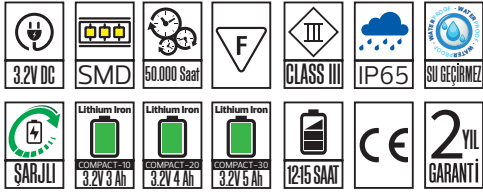

SOLAR

GRAND SERİSİ

Model	Kod	Watt	Fiyat	Koli İçİ	Lümen	Renk	Işık Rengi
GRAND-50	074-009-0050	50 W	45,69 $	10	826 lm	SİYAH	6400K
GRAND-100	074-009-0100	100 W	56,36 $	10	984 lm	SİYAH	6400K
GRAND-200	074-009-0200	200 W	99,52 $	5	1198 lm	SİYAH	6400K
GRAND-300	074-009-0300	300 W	144,16 $	3	1567 lm	SİYAH	6400K

65,0x22,5x33,0	KG 31,9
42,0x34,0x43,0	KG 18,7
65,5x43,0x27,0	KG 13,2
87,0x26,0x27,0	KG 3,8