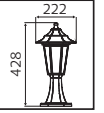

BEGONYA-1

Model	Kod	Watt	Fiyat	Koli İçi	Renk
BEGONYA-1	400-010-116	Max. 40W	249,00 TL	12	SİYAH
BEGONYA-1	400-020-116	Max. 40W	249,00 TL	12	BEYAZ

PLASTİK

BEGONYA-2

Model	Kod	Watt	Fiyat	Koli İçi	Renk
BEGONYA-2	400-010-117	Max. 40W	249,00 TL	12	SİYAH
BEGONYA-2	400-020-117	Max. 40W	249,00 TL	12	BEYAZ

PLASTİK

BEGONYA-3

Model	Kod	Watt	Fiyat	Koli İçi	Renk
BEGONYA-3	400-010-118	Max. 40W	260,00 TL	12	SİYAH
BEGONYA-3	400-020-118	Max. 40W	260,00 TL	12	BEYAZ

PLASTİK

BEGONYA-4

Model	Kod	Watt	Fiyat	Koli İçi	Renk
BEGONYA-4	400-010-120	Max. 40W	210,00 TL	20	SİYAH
BEGONYA-4	400-020-120	Max. 40W	210,00 TL	20	BEYAZ

PLASTİK