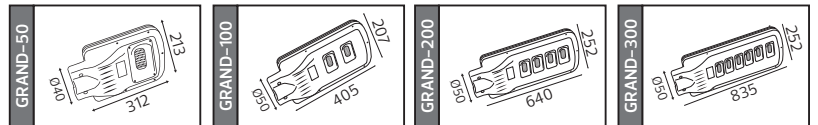

SOLAR

COMPACT SERİSİ

Model	Kod	Watt	Fiyat	Koli İçİ	Lümen	Renk	Işık Rengi
COMPACT-20	074-010-0020	20 W	34,85 $	10	230 lm	SİYAH	6400K
COMPACT-30	074-010-0030	30 W	41,81 $	8	300 lm	SİYAH	6400K

52,5x41,5x45,0	KG 18,0
48,0x39,5x39,0	KG 18,5
45,0x39,5x39,0	KG 20,0

SOLAR

GRAND SERİSİ

Model	Kod	Watt	Fiyat	Koli İçİ	Lümen	Renk	Işık Rengi
GRAND-50	074-009-0050	50 W	45,69 $	10	826 lm	SİYAH	6400K
GRAND-100	074-009-0100	100 W	56,36 $	10	984 lm	SİYAH	6400K
GRAND-200	074-009-0200	200 W	99,52 $	5	1198 lm	SİYAH	6400K
GRAND-300	074-009-0300	300 W	144,16 $	3	1567 lm	SİYAH	6400K

65,0x22,5x33,0	KG 31,9
42,0x34,0x43,0	KG 18,7
65,5x43,0x27,0	KG 13,2
87,0x26,0x27,0	KG 3,8