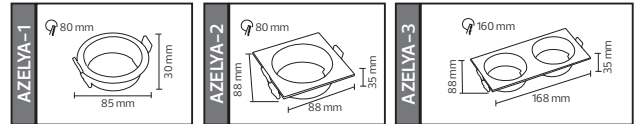

AZELYA SERİSİ

YENİ ÜRÜN

Model	Kod	Watt	Fiyat	Koli İçi	Renk		
AZELYA-1	015-048-0001	Max. 10W	1,77 $	200	SİYAH-BEYAZ	50,0x37,0x40,0	8,5
AZELYA-2	015-048-0002	Max. 10W	2,00 $	200	SİYAH-BEYAZ	52,0x37,0x50,0	10,2
AZELYA-3	015-048-0003	Max. 2x10W	4,21 $	120	SİYAH-BEYAZ	50,0x37,0x39,0	11,0