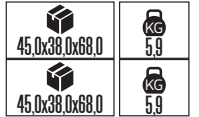

BEGONYA-1

Model	Kod	Watt	Fiyat	Koli İçi	Renk
BEGONYA-1	400-010-116	Max. 40W	249,00 TL	12	SİYAH
BEGONYA-1	400-020-116	Max. 40W	249,00 TL	12	BEYAZ

PLASTİK

BEGONYA-2

Model	Kod	Watt	Fiyat	Koli İçi	Renk
BEGONYA-2	400-010-117	Max. 40W	249,00 TL	12	SİYAH
BEGONYA-2	400-020-117	Max. 40W	249,00 TL	12	BEYAZ

PLASTİK

BEGONYA-3

Model	Kod	Watt	Fiyat	Koli İçi	Renk
BEGONYA-3	400-010-118	Max. 40W	260,00 TL	12	SİYAH
BEGONYA-3	400-020-118	Max. 40W	260,00 TL	12	BEYAZ

PLASTİK

BEGONYA-4

Model	Kod	Watt	Fiyat	Koli İçi	Renk
BEGONYA-4	400-010-120	Max. 40W	210,00 TL	20	SİYAH
BEGONYA-4	400-020-120	Max. 40W	210,00 TL	20	BEYAZ

PLASTİK