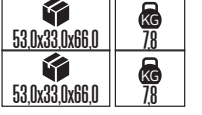

YONCA-1

Model	Kod	Watt	Fiyat	Koli İçi	Renk
YONCA-1	400-010-132	Max. 40W	221,00 TL	18	SİYAH
YONCA-1	400-020-132	Max. 40W	221,00 TL	18	BEYAZ

PLASTİK

YONCA-2

Model	Kod	Watt	Fiyat	Koli İçi	Renk
YONCA-2	400-010-133	Max. 40W	221,00 TL	18	SİYAH
YONCA-2	400-020-133	Max. 40W	221,00 TL	18	BEYAZ

PLASTİK