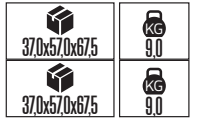

BEGONYA-1

Model	Kod	Watt	Fiyat	Koli İçi	Renk
BEGONYA-1	400-010-116	Max. 40W	249,00 TL	12	SİYAH
BEGONYA-1	400-020-116	Max. 40W	249,00 TL	12	BEYAZ

PLASTİK

BEGONYA-2

Model	Kod	Watt	Fiyat	Koli İçi	Renk
BEGONYA-2	400-010-117	Max. 40W	249,00 TL	12	SİYAH
BEGONYA-2	400-020-117	Max. 40W	249,00 TL	12	BEYAZ

PLASTİK

BEGONYA-3

Model	Kod	Watt	Fiyat	Koli İçi	Renk
BEGONYA-3	400-010-118	Max. 40W	260,00 TL	12	SİYAH
BEGONYA-3	400-020-118	Max. 40W	260,00 TL	12	BEYAZ

PLASTİK

BEGONYA-4

Model	Kod	Watt	Fiyat	Koli İçi	Renk
BEGONYA-4	400-010-120	Max. 40W	210,00 TL	20	SİYAH
BEGONYA-4	400-020-120	Max. 40W	210,00 TL	20	BEYAZ

PLASTİK