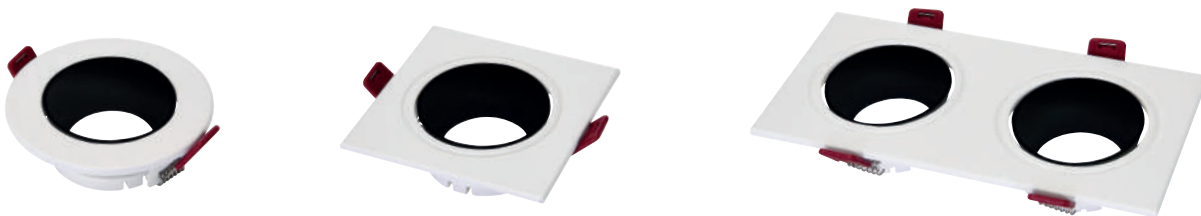

AZELYA SERİSİ

YENİ ÜRÜN

Model	Kod	Watt	Fiyat	Koli İçi	Renk		
AZELYA-1	015-048-0001	Max. 10W	1,77 $	200	BEYAZ	50,0x37,0x40,0	8,5
AZELYA-2	015-048-0002	Max. 10W	2,00 $	200	BEYAZ	52,0x37,0x50,0	10,2
AZELYA-3	015-048-0003	Max. 2x10W	4,21 $	120	BEYAZ	50,0x37,0x39,0	11,0