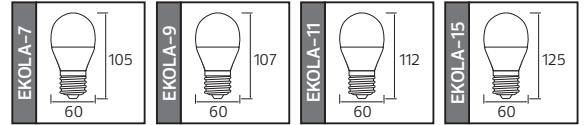

Made in **Türkiye**

LINEAR
CIRCUIT

EKOLA SERİSİ

YENİ ÜRÜN

F A G

Model	Kod	Watt	Fiyat	Koli İçi	Lümen	Işık Rengi
EKOLA-7	001-006-2007	7W	0,93 $	100	850 lm	2700K / 6400K
EKOLA-9	001-006-2009	9W	0,98 $	100	1000 lm	2700K / 6400K
EKOLA-11	001-006-2011	11W	1,10 $	100	1150 lm	2700K / 6400K
EKOLA-15	001-006-2015	15W	1,17 $	100	1500 lm	2700K / 6400K

58,0x29,0x22,0	4,05
62,0x32,0x23,0	4,25
62,0x32,0x25,0	4,40
62,0x32,0x27,0	4,52

Made in **Türkiye**

DOB
CIRCUIT

PREMIER SERİSİ

YENİ ÜRÜN

F A G

Model	Kod	Watt	Fiyat	Koli İçi	Lümen	Işık Rengi
PREMIER-7	001-006-0007	7W	1,24 $	100	850 lm	2700K/4200K/6400K
PREMIER-9	001-006-0009	9W	1,33 $	100	1000 lm	2700K/4200K/6400K
PREMIER-11	001-006-0011	11W	1,43 $	100	1150 lm	2700K/4200K/6400K
PREMIER-15	001-006-0015	15W	1,52 $	100	1500 lm	2700K/4200K/6400K

58,0x29,0x22,0	4,05
62,0x32,0x23,0	4,25
62,0x32,0x25,0	4,40
62,0x32,0x27,0	4,52