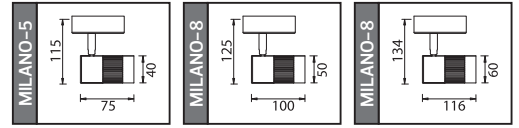

MOSTAR SERİSİ

Model	Kod	Watt	Fiyat	Koli İçi	Lümen	Renk	Işık Rengi
MOSTAR-5	017-003-0005	5 W	11,56 $	100	370 lm	SİYAH	3000K
MOSTAR-5	017-003-0005	5 W	11,56 $	100	370 lm	BEYAZ	3000K

47,5x35,0x53,0	KG 21,0
47,5x35,0x53,0	KG 21,0