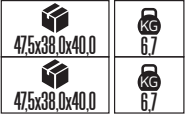

ORKİDE-1

Model	Kod	Watt	Fiyat	Koli İçi	Renk
ORKİDE-1	400-000-121	Max. 40W	217,00 TL	12	SİYAH
ORKİDE-1	400-001-121	Max. 40W	217,00 TL	12	GRİ

PLASTİK

ORKİDE-2

Model	Kod	Watt	Fiyat	Koli İçi	Renk
ORKİDE-2	400-000-122	Max. 40W	237,00 TL	8	SİYAH
ORKİDE-2	400-001-122	Max. 40W	237,00 TL	8	GRİ

PLASTİK

ORKİDE-3

Model	Kod	Watt	Fiyat	Koli İçi	Renk
ORKİDE-3	400-000-123	Max. 40W	203,00 TL	20	SİYAH
ORKİDE-3	400-001-123	Max. 40W	203,00 TL	20	GRİ

PLASTİK

ORKİDE-4

Model	Kod	Watt	Fiyat	Koli İçi	Renk
ORKİDE-4	400-000-124	Max. 40W	271,50 TL	15	SİYAH
ORKİDE-4	400-001-124	Max. 40W	271,50 TL	15	GRİ

PLASTİK

ORKİDE-4

Model	Kod	Watt	Fiyat	Koli İçi	Renk
ORKİDE-4	400-010-124	Max. 40W	634,00 TL	15	SİYAH
ORKİDE-4	400-011-124	Max. 40W	634,00 TL	15	GRİ

PLASTİK

SENSÖRLÜ