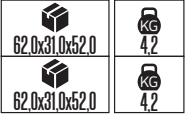

ORKİDE-1

Model	Kod	Watt	Fiyat	Koli İçi	Renk
ORKİDE-1	400-000-121	Max. 40W	217,00 TL	12	SİYAH
ORKİDE-1	400-001-121	Max. 40W	217,00 TL	12	GRİ

PLASTİK

ORKİDE-2

Model	Kod	Watt	Fiyat	Koli İçi	Renk
ORKİDE-2	400-000-122	Max. 40W	237,00 TL	8	SİYAH
ORKİDE-2	400-001-122	Max. 40W	237,00 TL	8	GRİ

PLASTİK

ORKİDE-3

Model	Kod	Watt	Fiyat	Koli İçi	Renk
ORKİDE-3	400-000-123	Max. 40W	203,00 TL	20	SİYAH
ORKİDE-3	400-001-123	Max. 40W	203,00 TL	20	GRİ

PLASTİK

ORKİDE-4

Model	Kod	Watt	Fiyat	Koli İçi	Renk
ORKİDE-4	400-000-124	Max. 40W	271,50 TL	15	SİYAH
ORKİDE-4	400-001-124	Max. 40W	271,50 TL	15	GRİ

PLASTİK

ORKİDE-4

Model	Kod	Watt	Fiyat	Koli İçi	Renk
ORKİDE-4	400-010-124	Max. 40W	634,00 TL	15	SİYAH
ORKİDE-4	400-011-124	Max. 40W	634,00 TL	15	GRİ

PLASTİK

SENSÖRLÜ