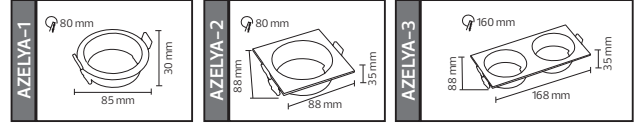

AZELYA SERİSİ

YENİ ÜRÜN

Model	Kod	Watt	Fiyat	Koli İçi	Renk		
AZELYA-1	015-048-0001	Max. 10W	1,77 $	200	BEYAZ	50,0x37,0x40,0	8,5
AZELYA-2	015-048-0002	Max. 10W	2,00 $	200	BEYAZ	52,0x37,0x50,0	10,2
AZELYA-3	015-048-0003	Max. 2x10W	4,21 $	120	BEYAZ	50,0x37,0x39,0	11,0