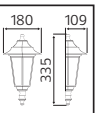

BEGONYA-1

Model	Kod	Watt	Fiyat	Koli İçi	Renk
BEGONYA-1	400-010-116	Max. 40W	249,00 TL	12	SİYAH
BEGONYA-1	400-020-116	Max. 40W	249,00 TL	12	BEYAZ

PLASTİK

BEGONYA-2

Model	Kod	Watt	Fiyat	Koli İçi	Renk
BEGONYA-2	400-010-117	Max. 40W	249,00 TL	12	SİYAH
BEGONYA-2	400-020-117	Max. 40W	249,00 TL	12	BEYAZ

PLASTİK

BEGONYA-3

Model	Kod	Watt	Fiyat	Koli İçi	Renk
BEGONYA-3	400-010-118	Max. 40W	260,00 TL	12	SİYAH
BEGONYA-3	400-020-118	Max. 40W	260,00 TL	12	BEYAZ

PLASTİK

BEGONYA-4

Model	Kod	Watt	Fiyat	Koli İçi	Renk
BEGONYA-4	400-010-120	Max. 40W	210,00 TL	20	SİYAH
BEGONYA-4	400-020-120	Max. 40W	210,00 TL	20	BEYAZ

PLASTİK