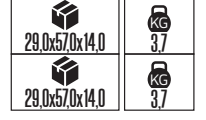

ACTIVEX SERİSİ

Model	Kod	Watt	Fiyat	Koli İçi	Lümen	Işık Rengi
ACTIVEX-6	001-076-0006	6 W	2,38 $	100	480 lm	4200K / 6400K
ACTIVEX-8	001-076-0008	8 W	2,45 $	100	740 lm	4200K / 6400K

LENSLİ

FOX SERİSİ

Model	Kod	Watt	Fiyat	Koli İçi	Lümen	Işık Rengi
FOX-6	001-069-0006	6 W	2,86 $	100	510 lm	6400K
FOX-10	001-069-0010	10 W	3,45 $	100	850 lm	6400K
FOX-12	001-069-0012	12 W	4,55 $	100	1050 lm	6400K
FOX-15	001-069-0015	15 W	5,00 $	100	1350 lm	6400K