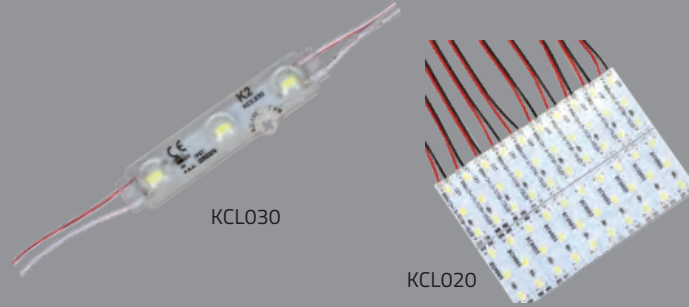

LED BAR ve MODÜL LED

Ürün Kodu	Güç (W)	Renk Sıcaklığı (K)	Lümen	Koli Adeti	Fiyat
KCL030	1,5W/1 Ad.	○●●●●●	50Lm/Chip	1000	0.45 $
KCL020	0,2W/14,4W/1mt	○●●●●●	22Lm/Chip	200	2.15 $

IP65

CHIP - MADE IN KOREA
Paket Adet: 20x5 = 100 ADET

CHIP - MADE IN TAIWAN
12V 72 Led Chip /22-24Lm